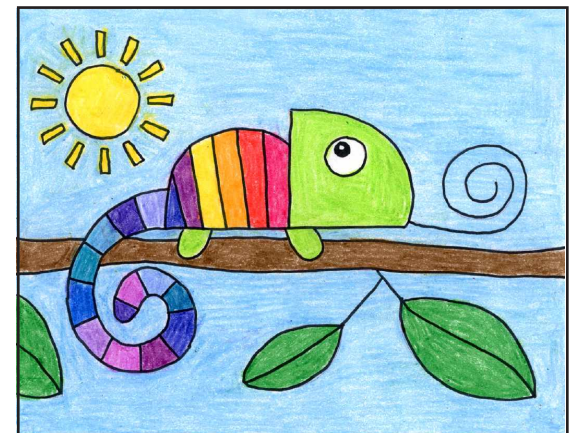

# Draw a Chameleon

1. Scan to see this Chameleon YouTube video.

2. Draw a simple body to the left of it.

3. Draw two simple legs below.

4. Add a curly tail.

5. Draw an eye and curly line for the tongue.

6. Add stripes to the body and tail.

7. Draw a branch with leaves.

8. Add a sun in the background.

9. Trace with a marker and color.