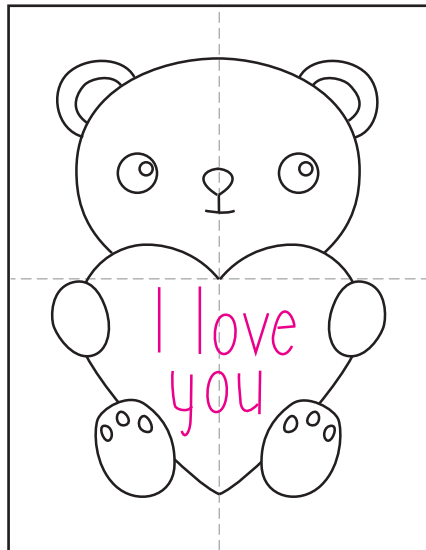

Draw a Valentine Bear

1. Draw half of a large heart.

2. Draw the other half.

3. Draw a head above the heart.

4. Add eyes, nose and mouth.

5. Draw two ears.

6. Add two paws and two feet.

7. Erase the inside line. Add spots.

8. Write a message in the heart.

9. Trace and paint or color.

Valentine Bear