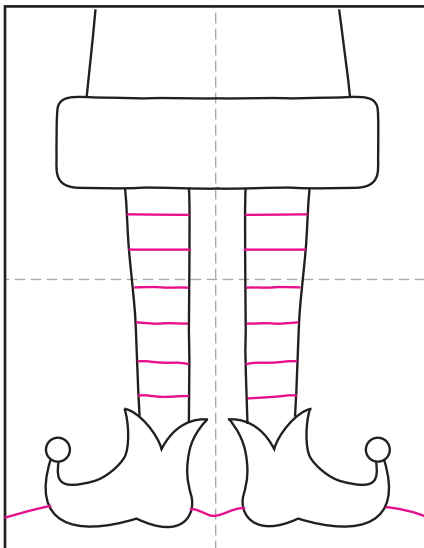

Draw Elf Shoes

1. Scan to see an Elf Shoe video.

2. Start the shoe tops and back sides.

3. Continue the shoes.

4. Finish will ball or bell shape.

5. Draw bottom of elf shirt.

6. Connect to shoes with legs.

7. Add stripes and snow line.

8. Trace with marker and color.

9. Add light gray to make shadows.

Elf Shoes

Optional Template for Elf Shoes