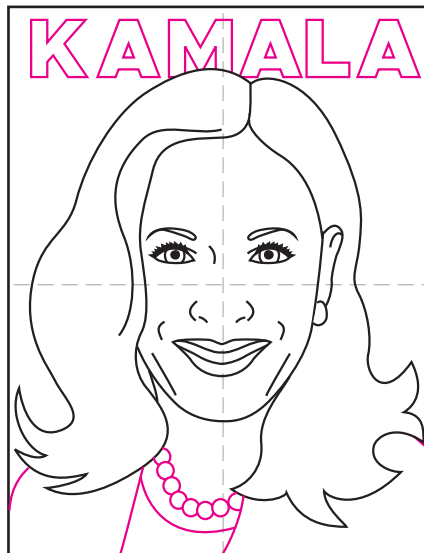

How to Draw Kamala Harris

1. Draw a oval for the head.

2. Draw the two eyes.

3. Add eyelashes and brows.

4. Draw the mouth.

5. Add the nose and face lines.

6. Draw the left side of the hair.

7. Draw the right ear and hair. Erase line.

8. Add the suit and block letters behind.

9. Trace with a marker and color.

Kamala Harris

KAMALA

KAMALA