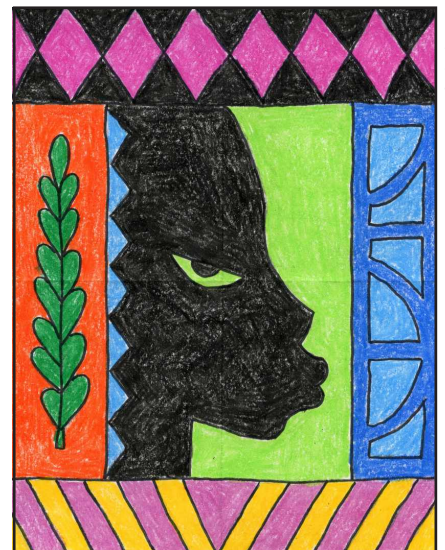

Draw like Lois Mailou Jones

1. Scan to see a YouTube video of this Lois Mailou Jones project.

2. Start the profile face line.

3. Continue the nose and lips.

4. Finish with a chin.

5. Draw the eye that angles down.

6. Add patterns to the panels.

7. Draw diamonds along the top.

8. Add diagonal lines and triangles.

9. Trace with a marker and color.

Draw like Lois Mailou Jones