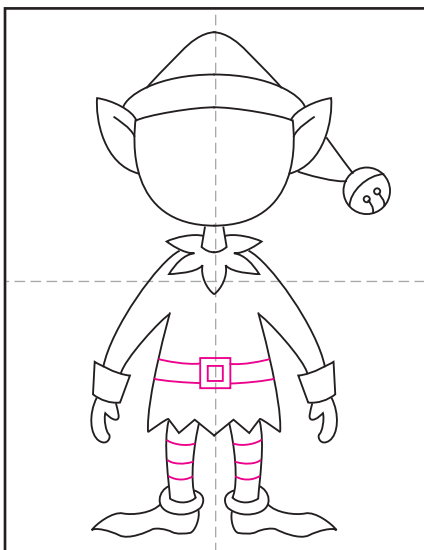

Draw an Elf

1. Draw the U shaped head.

2. Add two pointy ears.

3. Draw a hat with a bell.

4. Draw the neck and collar.

5. Add the elf shirt and cuffs.

6. Draw hands, legs and slippers.

7. Add belt and leg stripes.

8. Add eyes, nose, mouth and hair.

9. Trace, color and add shadows.

Draw an Elf