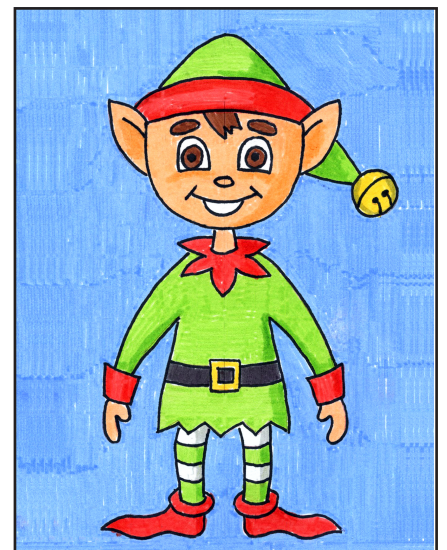

Draw an Elf

1. Draw the U shaped head.

2. Add two pointy ears.

3. Draw a hat with a bell.

4. Draw the neck and collar.

5. Add the elf shirt and cuffs.

6. Draw hands, legs and slippers.

7. Add belt and leg stripes.

8. Add eyes, nose, mouth and hair.

9. Trace, color and add shadows.

Draw an Elf