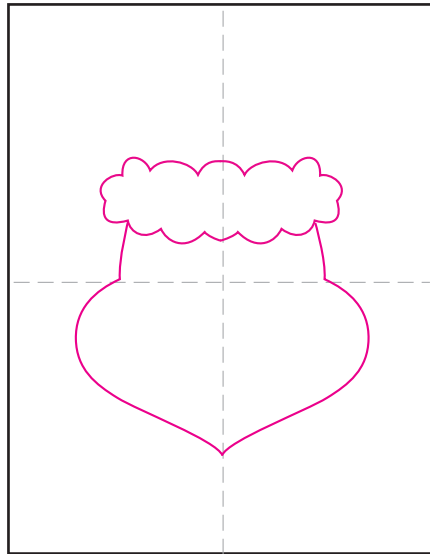

How to Draw the Grinch

1. Scan to see Grinch YouTube video.

2. Draw the cheeks, chin and brim.

3. Draw the hat and ball.

4. Start the neck and collar.

5. Finish the collar and shoulders.

6. Draw the nose, start the eyes.

7. Finish the eyes.

8. Draw the mouth and add fur.

9. Trace with a marker and color.

Grinch