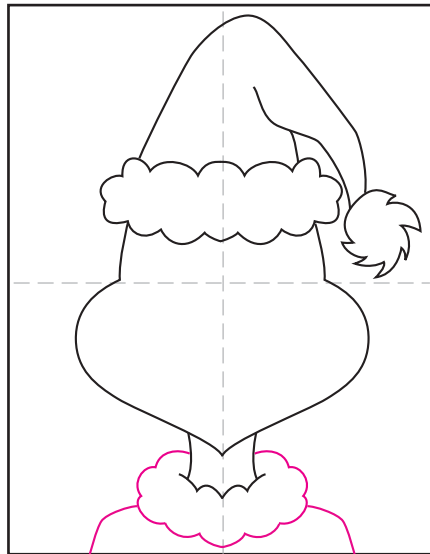

How to Draw the Grinch

1. Scan to see Grinch YouTube video.

2. Draw the cheeks, chin and brim.

3. Draw the hat and ball.

4. Start the neck and collar.

5. Finish the collar and shoulders.

6. Draw the nose, start the eyes.

7. Finish the eyes.

8. Draw the mouth and add fur.

9. Trace with a marker and color.

Grinch