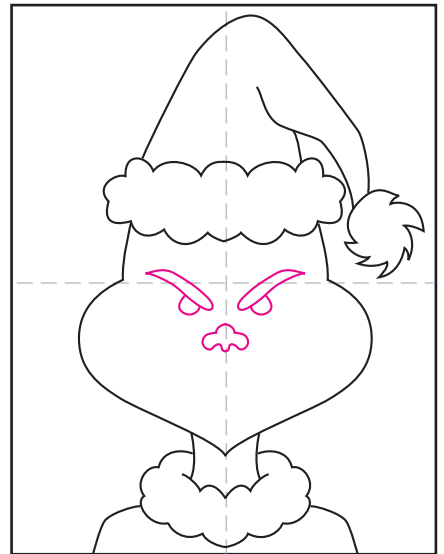

How to Draw the Grinch

1. Scan to see Grinch YouTube video.

2. Draw the cheeks, chin and brim.

3. Draw the hat and ball.

4. Start the neck and collar.

5. Finish the collar and shoulders.

6. Draw the nose, start the eyes.

7. Finish the eyes.

8. Draw the mouth and add fur.

9. Trace with a marker and color.

Grinch