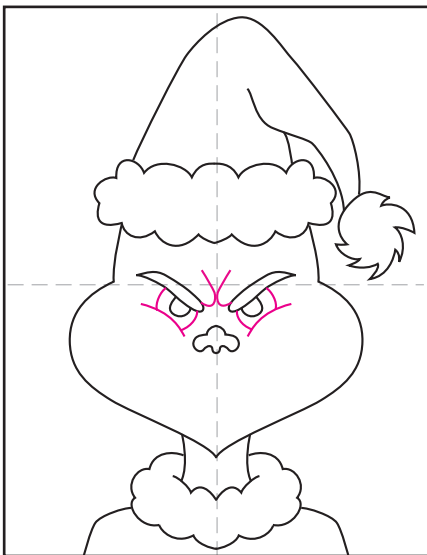

How to Draw the Grinch

1. Scan to see Grinch YouTube video.

2. Draw the cheeks, chin and brim.

3. Draw the hat and ball.

4. Start the neck and collar.

5. Finish the collar and shoulders.

6. Draw the nose, start the eyes.

7. Finish the eyes.

8. Draw the mouth and add fur.

9. Trace with a marker and color.

Grinch