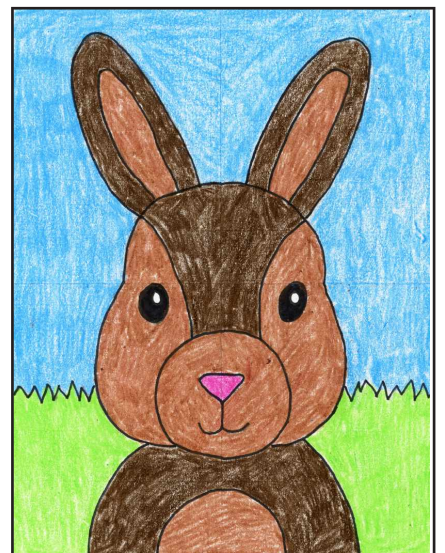

Draw a Bunny Face

1. Scan to see YouTube Bunny Face video.

2. Draw a circle in the middle.

4. Add the ears.

5. Draw the shoulders and chest line.

6. Add the brow lines, mouth and nose.

7. Draw two eyes with spots.

8. Add grass line in the background.

9. Trace with a marker and color.

Bunny Face