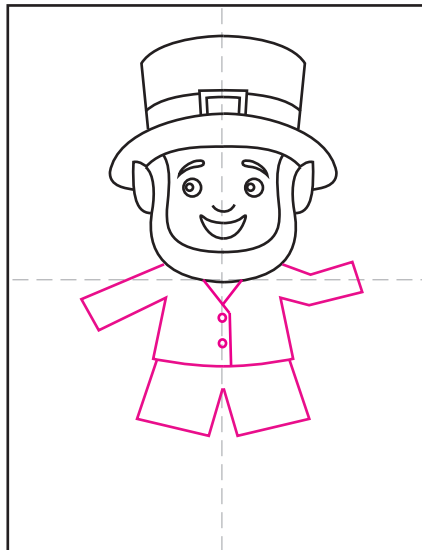

# Draw a Leprechaun

1. Scan to see a matching YouTube video.

2. Start the beard, add two pointy ears.

3. Draw the hat above the head.

4. Add a simple face inside the head.

5. Draw a jacket and shorts.

6. Add the hands, legs and shoes.

7. Draw leg stripes, buckles and a wand.

8. Add clouds or bushes in the back.

9. Trace with a marker and color.

# Leprechaun