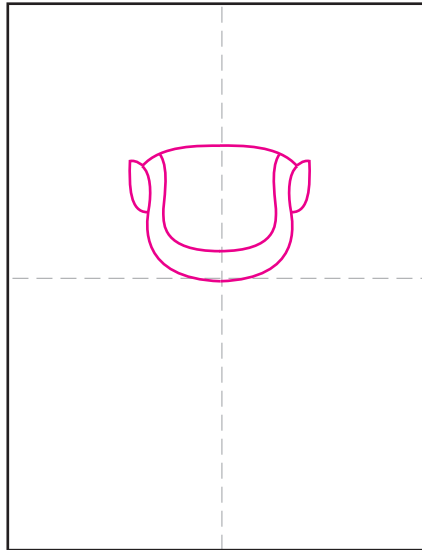

# Draw a Leprechaun

1. Scan to see a matching YouTube video.

2. Start the beard, add two pointy ears.

3. Draw the hat above the head.

4. Add a simple face inside the head.

5. Draw a jacket and shorts.

6. Add the hands, legs and shoes.

7. Draw leg stripes, buckles and a wand.

8. Add clouds or bushes in the back.

9. Trace with a marker and color.