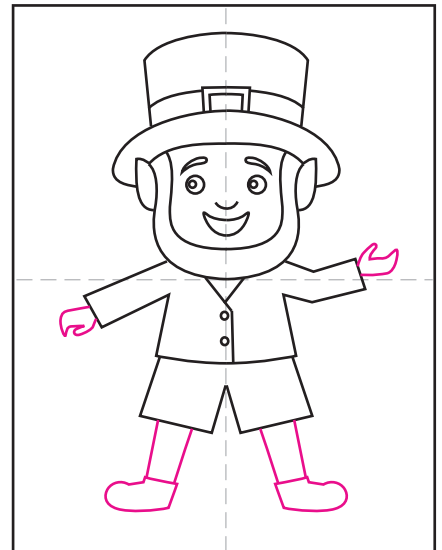

# Draw a Leprechaun

1. Scan to see a matching YouTube video.

2. Start the beard, add two pointy ears.

3. Draw the hat above the head.

4. Add a simple face inside the head.

5. Draw a jacket and shorts.

6. Add the hands, legs and shoes.

7. Draw leg stripes, buckles and a wand.

8. Add clouds or bushes in the back.

9. Trace with a marker and color.

# Leprechaun