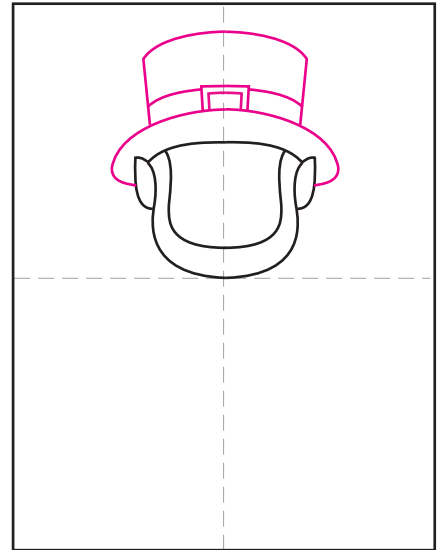

# Draw a Leprechaun

1. Scan to see a matching YouTube video.

2. Start the beard, add two pointy ears.

3. Draw the hat above the head.

4. Add a simple face inside the head.

5. Draw a jacket and shorts.

6. Add the hands, legs and shoes.

7. Draw leg stripes, buckles and a wand.

8. Add clouds or bushes in the back.

9. Trace with a marker and color.