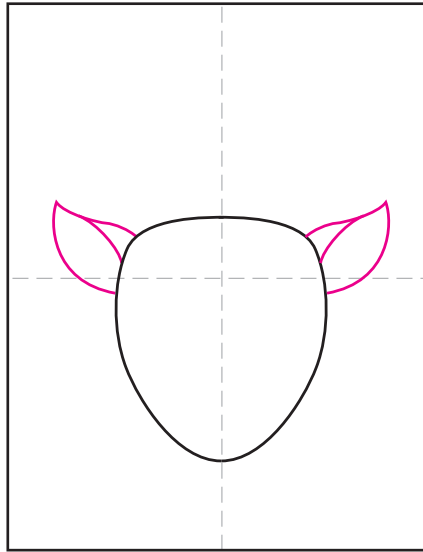

# Draw a Reindeer Face

1. Draw the head.

2. Add two ears on the side.

3. Finish the face with the eyes, nose.

4. Draw the neck below the head.

5. Start the antler on the right.

6. Match the antler on the left.

7. Finish the antlers as shown.

8. Draw a sweater with patterns.

9. Trace, color and add lines for texture.

# Reindeer Face