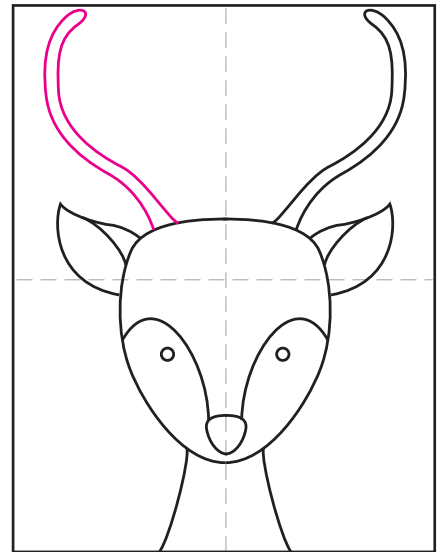

# Draw a Reindeer Face

1. Draw the head.

2. Add two ears on the side.

3. Finish the face with the eyes, nose.

4. Draw the neck below the head.

5. Start the antler on the right.

6. Match the antler on the left.

7. Finish the antlers as shown.

8. Draw a sweater with patterns.

9. Trace, color and add lines for texture.

# Reindeer Face