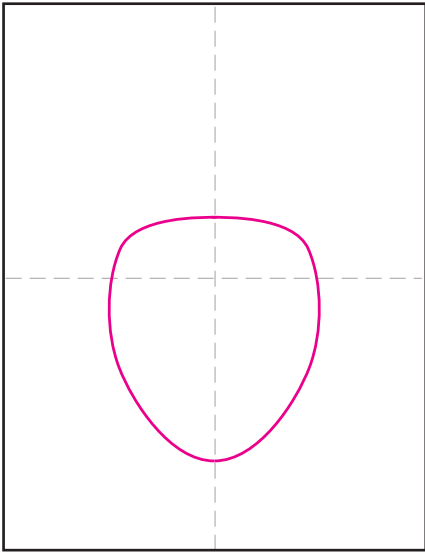

# Draw a Reindeer Face

1. Draw the head.

2. Add two ears on the side.

3. Finish the face with the eyes, nose.

4. Draw the neck below the head.

5. Start the antler on the right.

6. Match the antler on the left.

7. Finish the antlers as shown.

8. Draw a sweater with patterns.

9. Trace, color and add lines for texture.