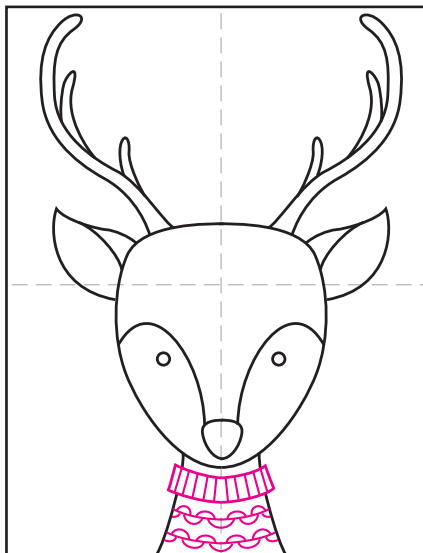

# Draw a Reindeer Face

1. Draw the head.

2. Add two ears on the side.

3. Finish the face with the eyes, nose.

4. Draw the neck below the head.

5. Start the antler on the right.

6. Match the antler on the left.

7. Finish the antlers as shown.

8. Draw a sweater with patterns.

9. Trace, color and add lines for texture.

# Reindeer Face