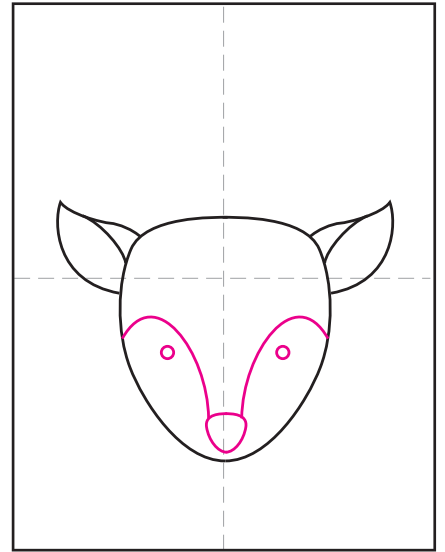

# Draw a Reindeer Face

1. Draw the head.

2. Add two ears on the side.

3. Finish the face with the eyes, nose.

4. Draw the neck below the head.

5. Start the antler on the right.

6. Match the antler on the left.

7. Finish the antlers as shown.

8. Draw a sweater with patterns.

9. Trace, color and add lines for texture.