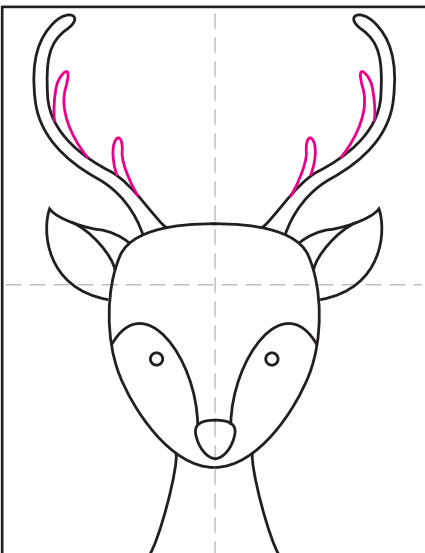

# Draw a Reindeer Face

1. Draw the head.

2. Add two ears on the side.

3. Finish the face with the eyes, nose.

4. Draw the neck below the head.

5. Start the antler on the right.

6. Match the antler on the left.

7. Finish the antlers as shown.

8. Draw a sweater with patterns.

9. Trace, color and add lines for texture.

# Reindeer Face