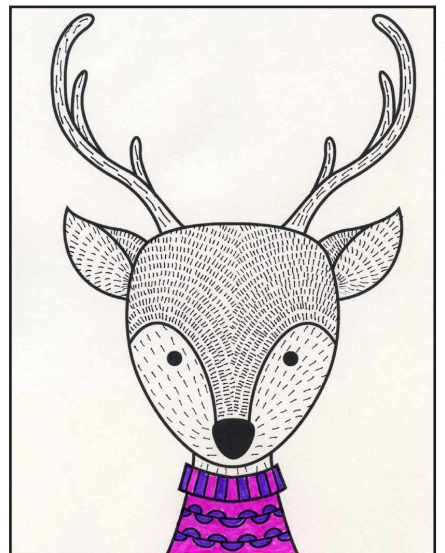

# Draw a Reindeer Face

1. Draw the head.

2. Add two ears on the side.

3. Finish the face with the eyes, nose.

4. Draw the neck below the head.

5. Start the antler on the right.

6. Match the antler on the left.

7. Finish the antlers as shown.

8. Draw a sweater with patterns.

9. Trace, color and add lines for texture.

# Reindeer Face