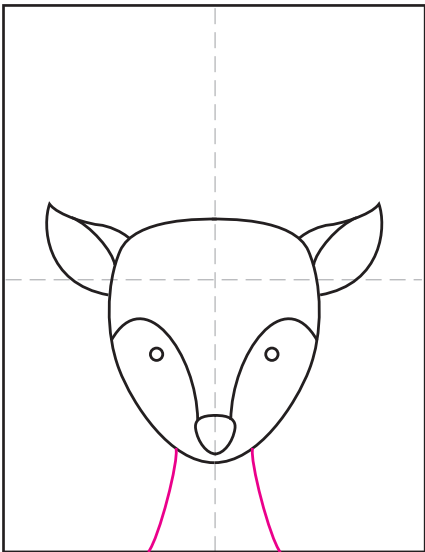

# Draw a Reindeer Face

1. Draw the head.

2. Add two ears on the side.

3. Finish the face with the eyes, nose.

4. Draw the neck below the head.

5. Start the antler on the right.

6. Match the antler on the left.

7. Finish the antlers as shown.

8. Draw a sweater with patterns.

9. Trace, color and add lines for texture.